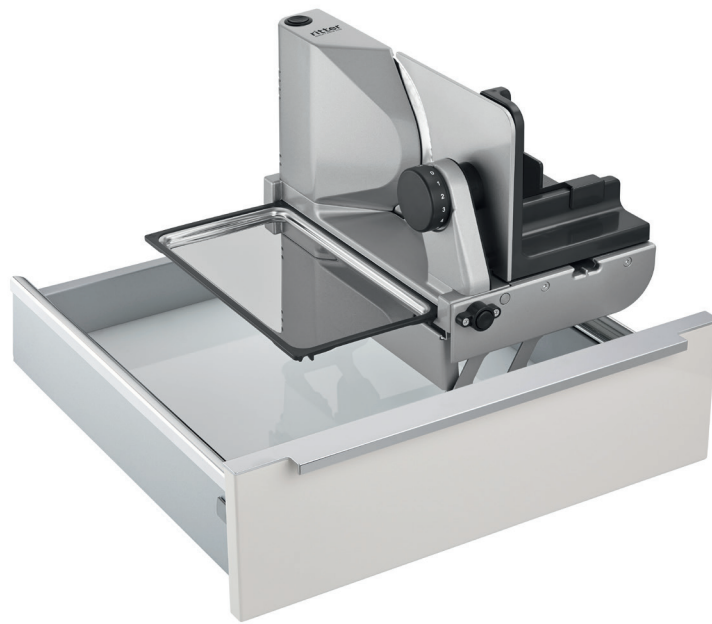

## Built-in food slicer BFS 72 SR

Modern and functional kitchen technology

**for installation in standard drawers with a cabinet width of at least 45 cm**

prerequisite: clear width drawer > 344 mm  
Distance bottom of drawer to top of worktop min. 116 mm, max. 161 mm

The built-in food slicer BFS 72 SR made of full metal provides for more stability and top slicing results. The electropolished serrated circular blade slices even more precisely. The two-finger switch-on system increases safety.

### Features

- food sliced from right to left
- full metal construction
- serrated circular blade with electropolished surface, 17 cm Ø
- slice thickness adjustable up to approx. 14 mm
- two-finger switch-on safety system
- switch for intermittent and continuous operation
- automatic folding lock when slice thickness is set
- food tray made of stainless steel
- holding device / bracket for finger protection and left-over holder
- folding up fixture locks automatically
- VDE/GS, protection class 2, CE
- 230 V, 65 W, duty cycle 5 min.
- weight 4.3 kg

### Dimensions

height: 75 mm width: 342 mm depth: 365 mm (folded)